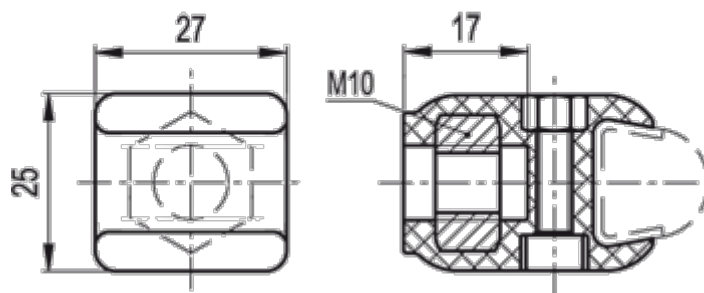

Data Sheet

Article number: 2310419817
Description: E+G Guide rail clamp
MPG-T-S

Measures

Weight (g) = 34